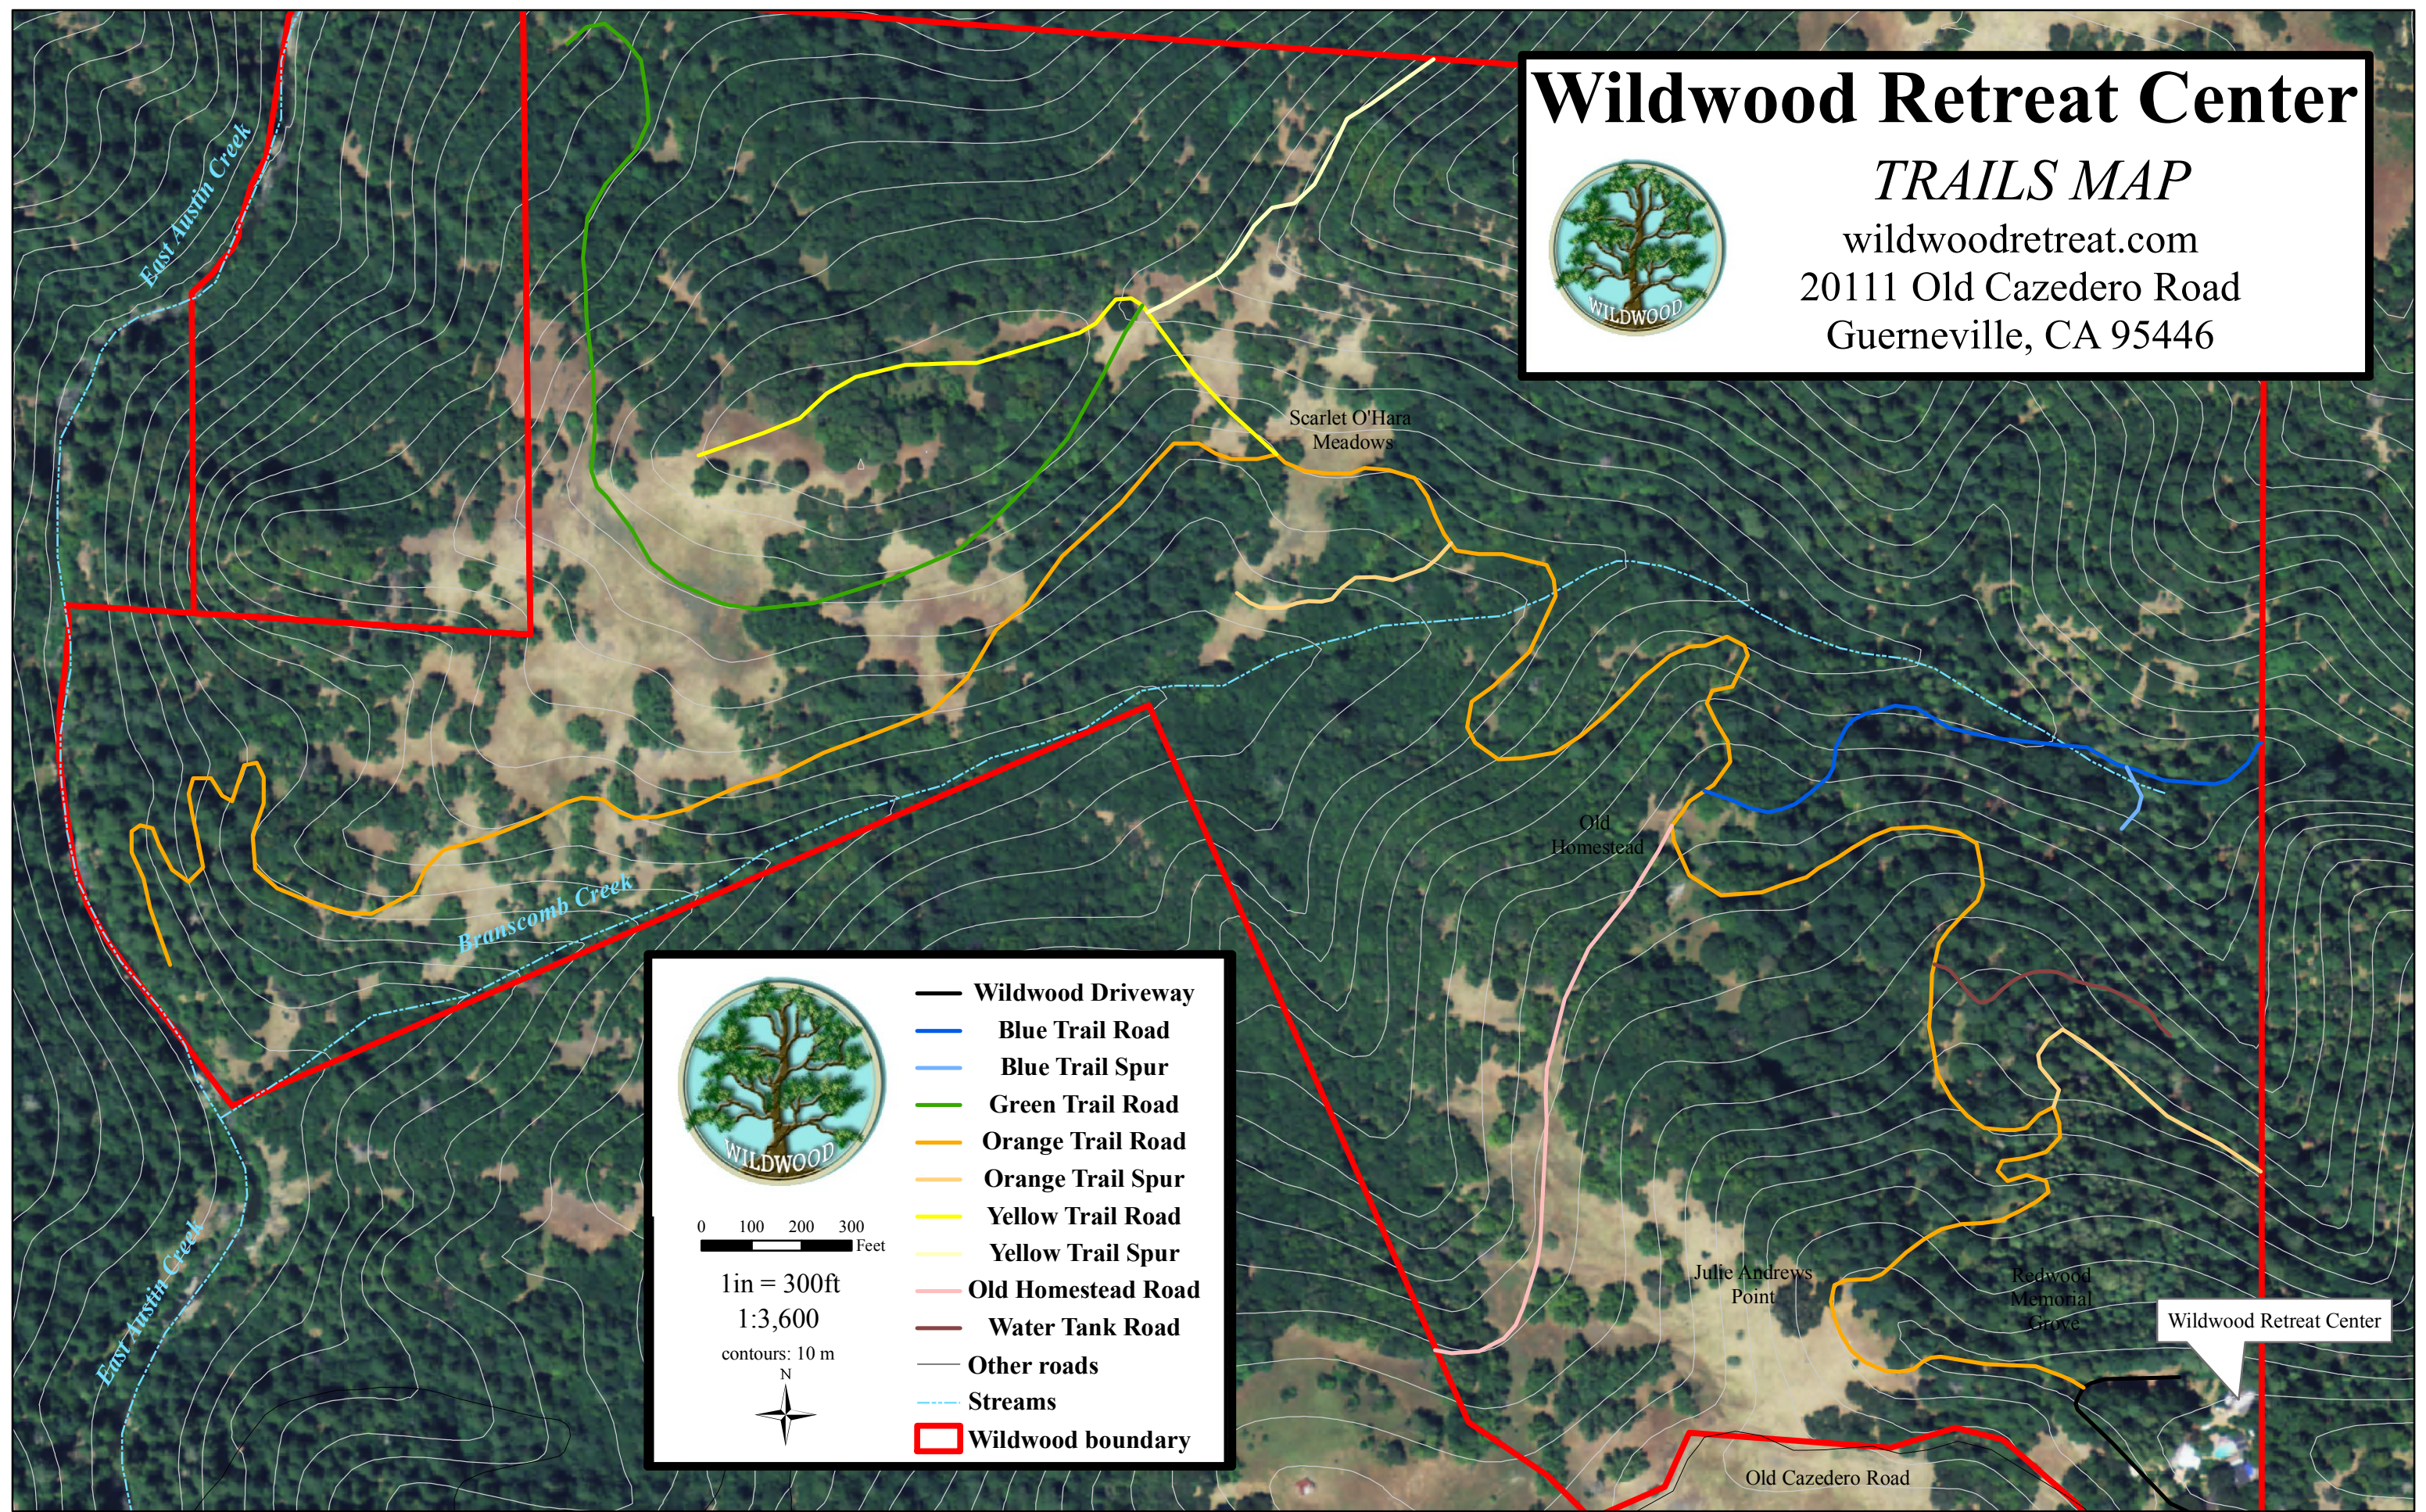

# Wildwood Retreat Center

## TRAILS MAP

wildwoodretreat.com  
 20111 Old Cazedero Road  
 Guerneville, CA 95446

0 100 200 300 Feet

1 in = 300ft  
 1:3,600  
 contours: 10 m

-  Wildwood Driveway
-  Blue Trail Road
-  Blue Trail Spur
-  Green Trail Road
-  Orange Trail Road
-  Orange Trail Spur
-  Yellow Trail Road
-  Yellow Trail Spur
-  Old Homestead Road
-  Water Tank Road
-  Other roads
-  Streams
-  Wildwood boundary

Wildwood Retreat Center